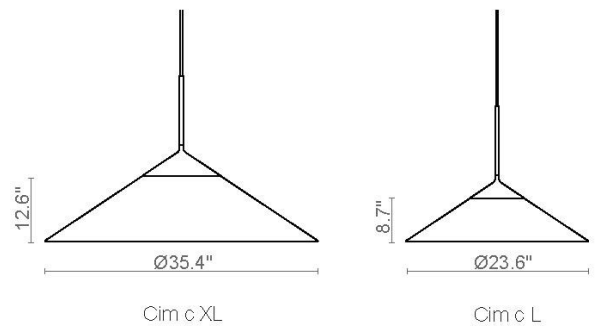

Cim C

Product Name

Cim C Pendant Light

Dimensions

Light Source

Cim c L: 1 x 15W E26 retrofit LED

Cim c XL: 1 x 18W E26 retrofit LED

Features

- Design by Manel Molina for Luxcambra
- Large-scale pendant lights for diffused ambient illumination
- Offered in two diameters—35.4" and 23.6"
- Cottonet lampshade offered in sand or black color
- Textured white or black structure
- Black cotton cord
- Suitable for residential, retail, restaurant, and hospitality