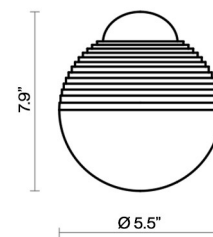

Type: _____

Project: _____

Specifier: _____

Notes: _____

Terra Portable

Product Name

Terra Portable Lamp

Dimensions