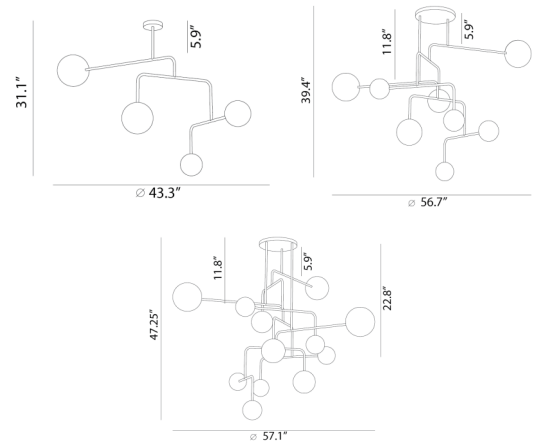

Constellation

Product Name

Constellation Chandelier

Dimensions

Light Source

4 Lights: 4 x G9 LED

8 Lights: 8 x G9 LED

12 Lights: 12 x G9 LED

Features

- Design by Hector Serrano for AlmaLight
- Inspired by the Cosmos and the works of Alexander Calder and Joan Miró
- Chandeliers for ambient illumination
- Suitable for residential, hospitality, corporate, retail, and restaurant designs
- 4, 8, or 12 light configurations composed using the base 4 light module with three blown glass sizes - 2x4.7", 1x5.9", and 1x7.1"
- Four standard suspension rod height options: 5.9", 11.8", 22.8", or 39.4"
- Matte opal triplex glass with brass structure in choice of polished brass or textured black painted finish