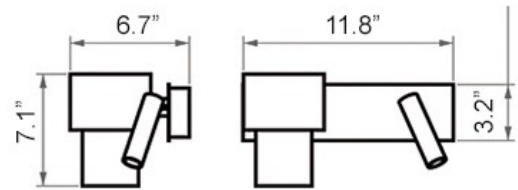

Kan A Reader

Product Name

Kan A Reader Wall Light

Dimensions

Light Source

3W GU-10 LED

Features

- Design by Jordi Llopis for Luxcambra
- Wall light with reading light for ambient and task illumination
- Adjustable shade and reading light
- Bedside lamp for residential and hospitality
- Cotton shade with metal body
- Offered in white, black or terracotta finishes