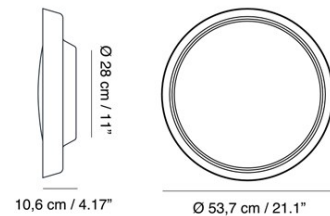

Type: _____

Project: _____

Specifier: _____

Notes: _____

BOOP XL

Product Name

Boop XL Wall or Ceiling Light

Dimensions

Light Source

40W 90-295V 3000K 5800 lumens CRI 80

0-10V dimming LED

Features

- Design by Nahtrang for Carpyen
- Wall or ceiling light for direct and diffused illumination
- Metal frame with glass diffuser
- Offered in 7 color variations: White/White, White/Gold, White/Blue-grey, White/Copper, Black/White or Black/Gold, Black/Blue-Grey
- Integral LED - 0-10V dimmable
- Universal voltage input
- IP 55