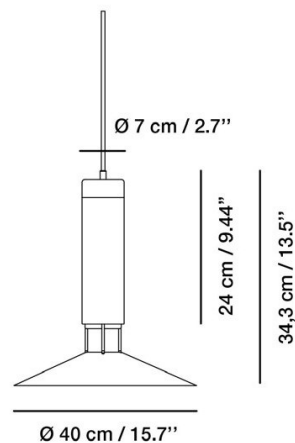

## Rebound

### Dimensions

### Light Source

Integrated 9W GU10 LED 880 lumens 3000K  
80 CRI