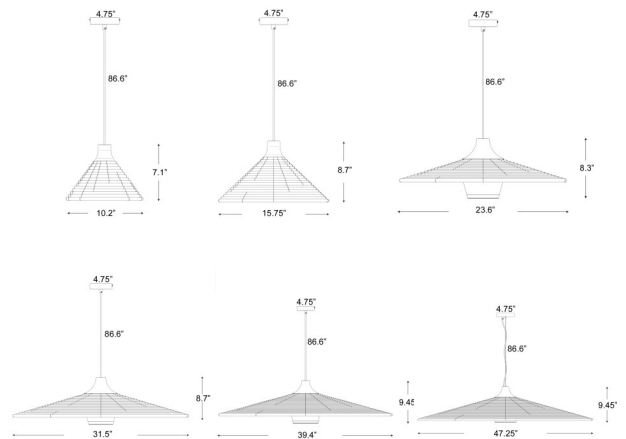

PARROT

Product Name

Parrot Pendant Light

Dimensions

Light Source

1x60W E26 Medium base Retro Fit LED or incandescent lamp

Features

- Design by Jette Scheib for Forestier
- Pendant Lights for direct ambient illumination
- Offered in six diameters
- Offered in 3 color ways— sand, green, or brown
- Hand crafted with abaca yarn and rattan