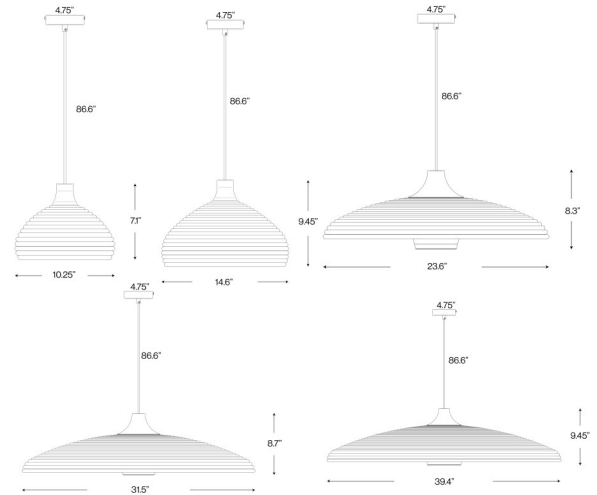

GRASS

Product Name

Grass Pendant Light

Dimensions

Light Source

1x60W E26 Medium base Retro Fit LED or incandescent lamp

Features

- Design by Jette Scheib for Forestier
- Pendant Lights for direct ambient illumination
- Offered in five diameters
- Offered in 3 color ways— green, brown or blue striped
- Hand crafted with abaca yarn and rattan