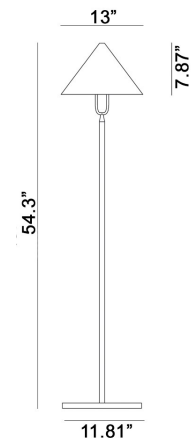

FUJI Floor

Product Name

FUJI Floor Lamp

Dimensions

Light Source

4.8W 2700K 335 lumens LED

Features

- Design by Jordi Llopis for AlmaLight
- Floor lamp for ambient illumination
- Handcrafted Alabaster shade
- Elegant design
- Electroplated polished brass finish
- On/off switch