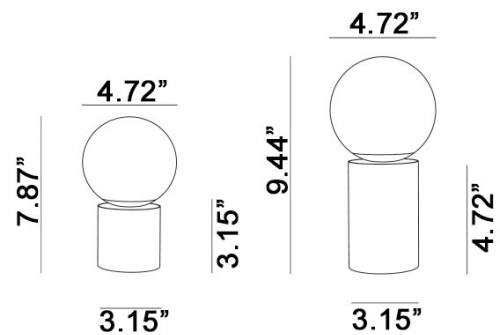

Tribeca USB

Product Name

Tribeca USB Table Lamp

Dimensions

Light Source

1.3W 3000K 150 lumens LED

Features

- Design by Jordi Llopis for AlmaLight
- Cordless LED table lamp
- Round alabaster shade
- Galvanized iron textured epoxy painted base in black, white, or corten
- Offered in two heights-7.8" and 9.4"
- Lithium polymer battery offers up to 7 hours of operation
- 5 hours for complete charge
- Charges with USB cable (sold separately)
- On/Off/Touch Dimmer