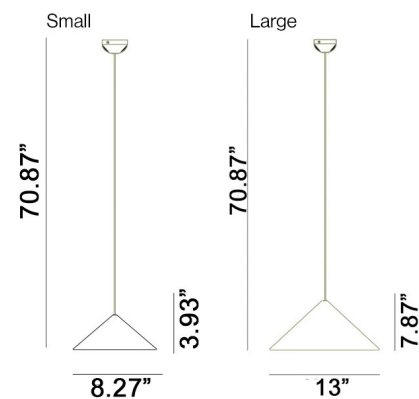

FUJI Pendant

Product Name

FUJI Pendant Lamp

Dimensions

Light Source

Small: 4.6W 120V 2700K 260 lumens LED

Large: 4.85W 120V 2700K 335 lumens LED

Features