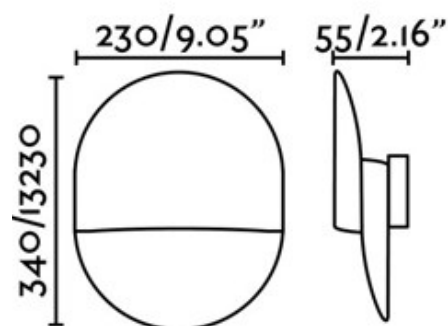

ERES WALL

Product Name

ERES WALL LIGHT

Dimensions

Light Source

1 x 15W 120V E26 LED lamp (not included)

Features

- Design by MANEL LLUSCA for Faro
- Wall light providing indirect ambient illumination
- Metal structure
- White painted finish