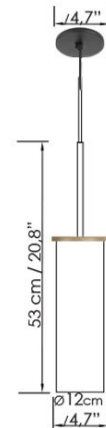

Medas Pendant

Product Name

Medas Pendant Light

Dimensions

Light Source

1 x 25W 120V E26 LED lamp (not included)

Features

- Designed by Easy Light by Carpyen
- Pendant lights for direct ambient illumination
- Metal shade with beech wood accent
- Timeless design
- Retrofit LED light source
- Choice of four color ways Anthracite, Chalk, Graphite, and Picea
- Crafted in Barcelona