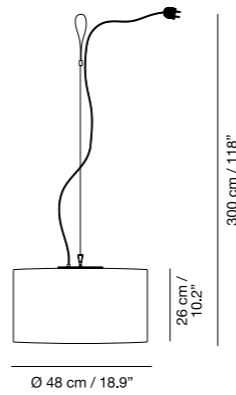

IN / OUTDOOR

Harry

PORCUATRO
2005