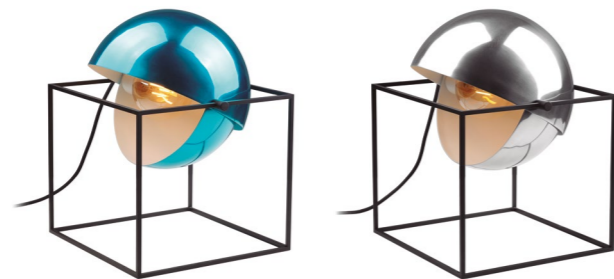

## El cubo

GABRIEL TEIXIDÓ  
2020  
Reissue of 1974

Originally designed by Gabriel Teixidó in 1974, El Cubo is a synthesis of its innovative vision and generous approach of improving people's quality of life. The established Spanish designer imagined a lamp that allows the modulation of light intensity. On a slim metal profile, several half-spheres come to life with a simple gesture, for defining a softer atmosphere. Gabriel Teixidó's 2020 new interpretation lends the classic piece a sophisticated silhouette, in line with the essential design language of today.