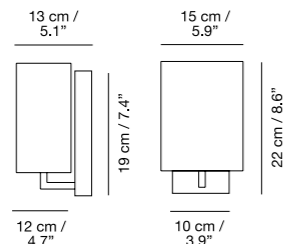

Turín
DAIFUKU DESIGNS
2010

TURÍN