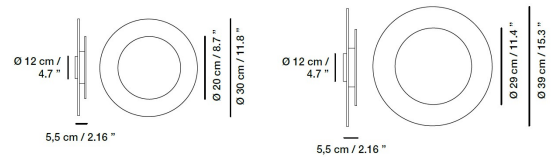

Parme Wall

Product Name

Parme Wall Light

Dimensions

Light Source

2 x 6.6W 1080 lumens (total) 2700K CRI>90
integral LED

Features

- Wall light providing indirect and sculptural illumination
- Metal structure of overlapping plates
- Choice of two sizes
- Choice of two finishes: white and gold
- Operated by wall switch (sold separately)