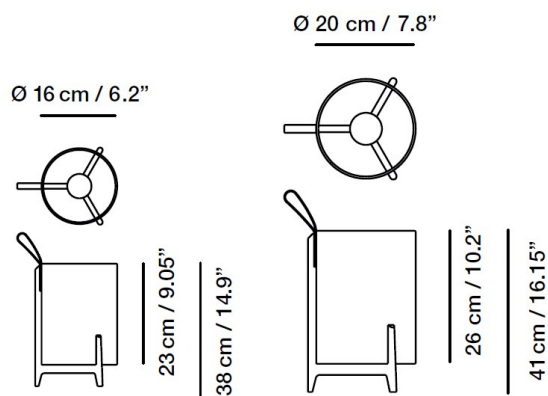

Greta Battery

Product Name

Greta Battery Table Lamp

Dimensions

Light Source

2.5W 5V 290 Lumen 3000K integral LED

Features

- Battery operated table lamp with natural leather handle
- Natural Oak with fiber shade or Black Oak with white polycarbonate shade
- Battery provides approximately 8 hours of light
- Recharging via inductive base
- Dimming