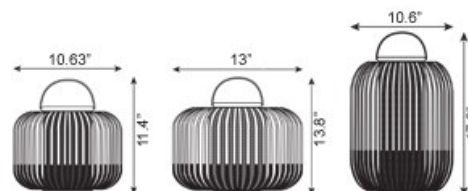

Take A Way

Product Name

Take A Way Bamboo Battery Lamps

Dimensions

Light Source

1 x 2.5W 290 Lumens 3000K integral LED

Features

- Portable battery operated lamps for diffused ambient illumination
- Offered in 3 sizes
- Choice of 2 color ways: white and black
- Natural bamboo with plastic bases
- Dimmer switch
- IP66
- Handcrafted