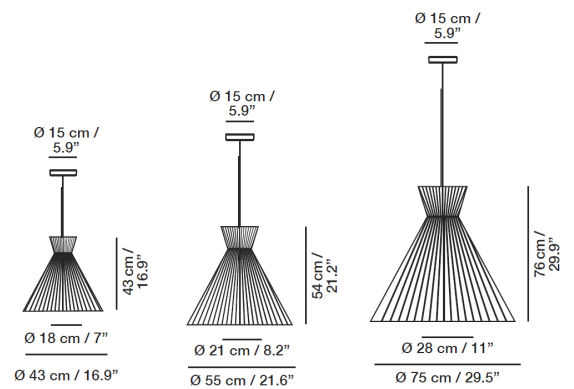

Mandarina

Product Name

Mandarina Pendant Light

Dimensions

Light Source

- 16.9"(L): 1x30 W max. E26 medium base LED or CFL
- 21.6"(XL): 2x30 W max. E26 medium base LED or CFL
- 29.5"(XXL): 3x30 W max. E26 medium base LED or CFL