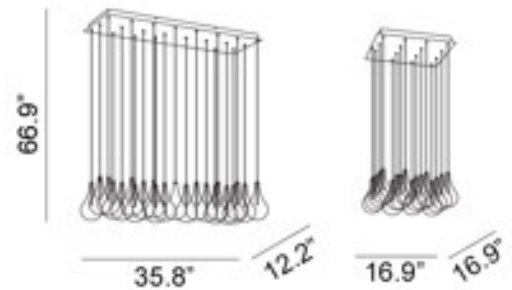

DROP RECTANGULAR PENDANT

Product Name

Double Rectangular Pendant Light

Dimensions

Light Source

Halogen: 16 or 24 x 10W 12V G4 halogen (not included)
 LED: 16 or 24 x 1.5W 110 lumens(each) 2700K LED (non-dimmable)

Features

- Pendant light for direct illumination
- Transparent borosilicate blown glass
- Polished chrome finish
- 16 or 24 light clusters
- 12V halogen, electronic transformer or LED light source

Type: _____