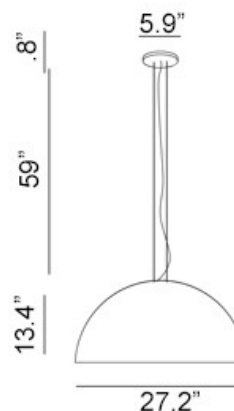

CAPITONE LED PENDANT

Product Name

Capitone LED Pendant Light

Dimensions

Light Source

18W 120V 1800lumens; 2700K integral LED

Features

- Pendant light for direct illumination
- Solid surface diffuser
- Quilted pattern visible only when light is on
- TRIAC dimmable LED