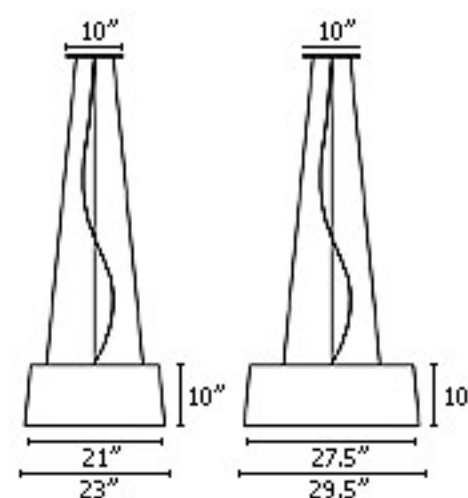

Aitana

Product Name

Aitana

Dimensions

Light Source

23": 2x100W Max Inc. E26
Medium base

29.5": 2x150W Max Inc. E26
Medium base

Finishes

Chrome or metallic lead

Shade: White, beige or
black

Bottom Diffuser, Equipped
with 9' ft of cable

Type _____

Project _____

Specifier _____