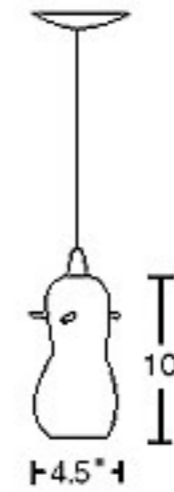

Petra

Product Name

Petra

Dimensions

Light Source

1 x 60W Max Inc E26 medium base

Type _____

Project _____

Specifier _____

Finishes

Metallic Grey

Matte white shade