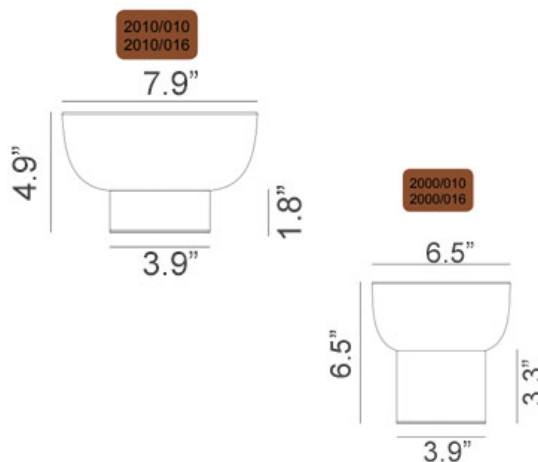

Patio

Product Name

Patio Indoor/Outdoor Cordless Lantern

Dimensions

Light Source

3W 60/260/420 lumens, 3000K LED

Features

- Cordless lantern
- Rechargeable battery, USB charging
- Approximately 8 hours of operation
- Two sizes
- Silver or gold anodized aluminum
- Rotomolded polyethylene
- IP66
- 3 Light levels: 60, 260 and 420 lumens