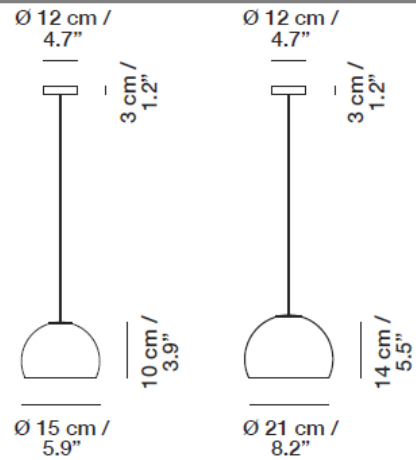

Neil Pendant

Product Name

Neil Pendant Light

Dimensions

Light Source

6.6W 2700K 540 Lumens CRI 90 LED

Features

- Pendant Light
- Alabaster shade
- Satin nickel or satin gold finish