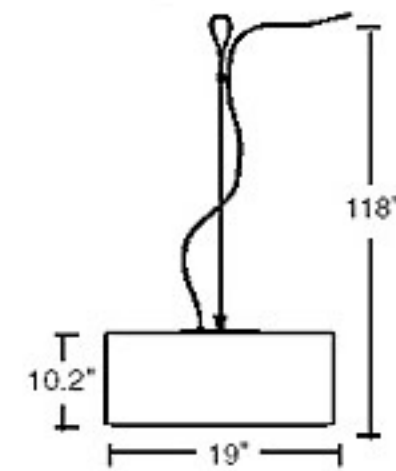

Harry-Pendant

Product Name

Harry-Pendant

Dimensions

Light Source

1 x 23W Max

E26 Compact Fluorescent

Ballast Incorporated

Finishes

Lampshade: White polyethylene

Type _____

Project _____

Specifier _____