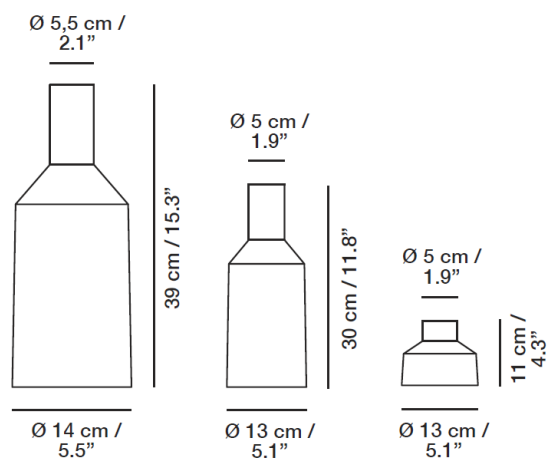

Alabast

Product Name

Alabast Table Lamp

Dimensions

Light Source

2.5W 290 Lumen 3000K LED

Finishes

Rechargeable Lanterns
Suitable for indoor and outdoor use
Alabaster
IP66